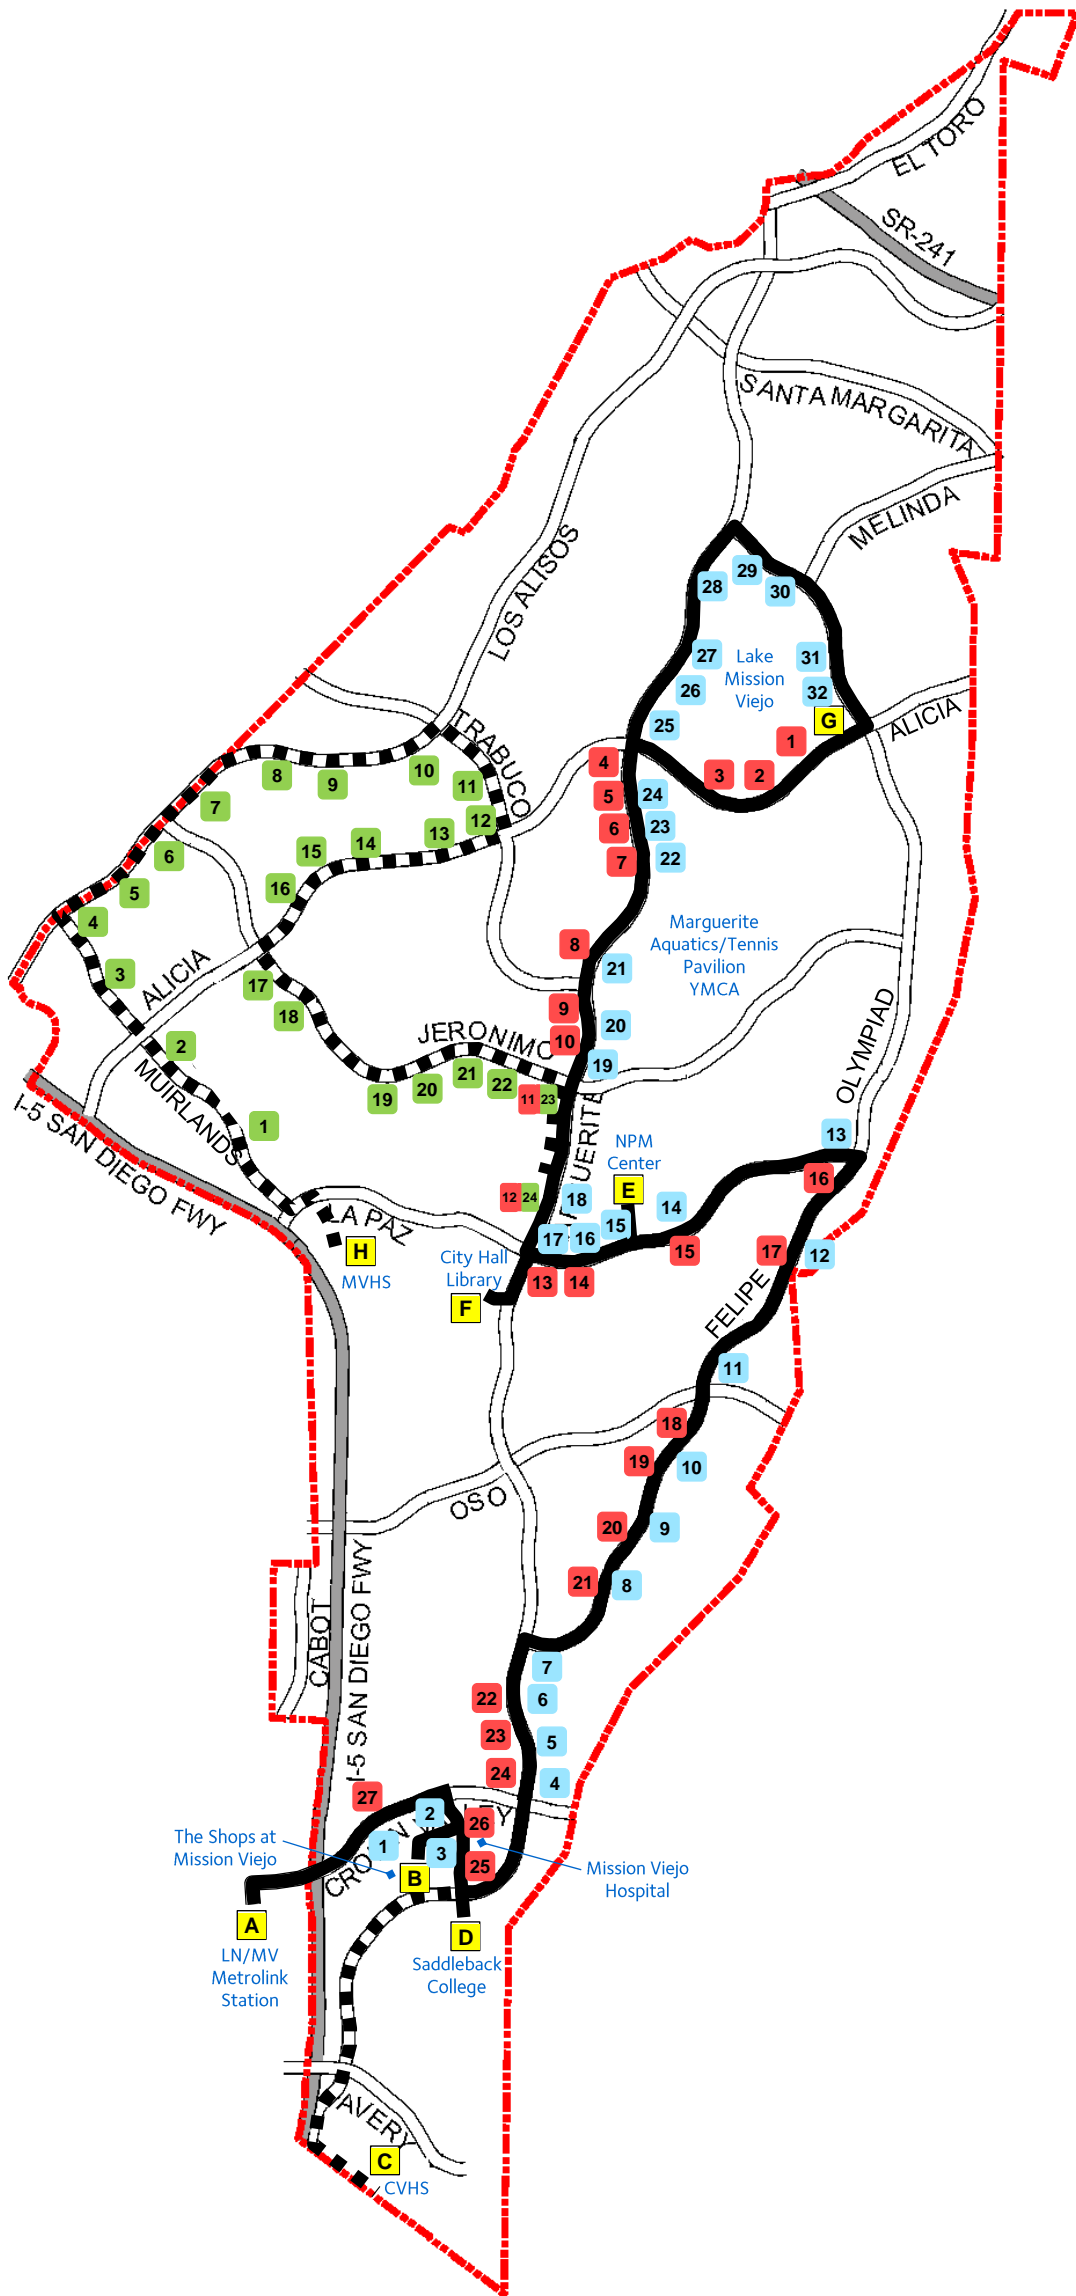

# MV SHUTTLE

Connecting Mission Viejo

STREET		CROSS-STREET
<b>NORTHBOUND/HACIA EL NORTE</b>		
A	LN/MV Metrolink Station	Dock 1
1	Crown Valley	The Shops at Mission Viejo
2	Medical Center	Crown Valley
★ B	The Shops at Mission Viejo	Interior
3	Medical Center	Mission Hospital Entrance
S C	Via Escolar	CVHS Entrance
D	College	College Drive West
4	Marguerite	Crown Valley
5	Marguerite	Cordova Canyon
6	Marguerite	La Sierra
7	Felipe	Marguerite
8	Felipe	Camden
9	Felipe	Barbadanes
10	Felipe	Athens
11	Felipe	Oso
12	Felipe	Fieldcrest
13	La Paz	Felipe
14	La Paz	Arbolitos
E	Norman P. Murray Center	Interior
15	La Paz	Veterans Way
16	La Paz	Commerce Center
★ F	City Hall/Library	Interior
17	Marguerite	La Paz
18	Marguerite	Via Florecer
19	Marguerite	Jeronimo
20	Marguerite	Pueblonuevo
21	Marguerite	Trabuco
22	Marguerite	Casta del Sol
23	Marguerite	Coso
24	Marguerite	Alerzal
25	Marguerite	Alicia
26	Marguerite	Antela
27	Marguerite	Vista del Lago
28	Marguerite	Alarcon
29	Olympiad	Lake Mission Viejo Entrance
30	Olympiad	Melinda
31	Olympiad	Applegate
32	Olympiad	San Marcos
G	Alicia	Olympiad
<b>SOUTHBOUND/HACIA EL SUR</b>		
G	Alicia	Olympiad
1	Alicia	Lanzarote
2	Alicia	Calle Azorin
3	Alicia	Finisterra
4	Marguerite	Alicia
5	Marguerite	Alerzal
6	Marguerite	Coso
7	Marguerite	Casta del Sol
8	Marguerite	Via Flores
9	Marguerite	Trabuco
10	Marguerite	Pueblonuevo
11	Marguerite	Jeronimo
12	Marguerite	Via Florecer
★ F	City Hall/Library	Interior
13	La Paz	Marguerite
14	La Paz	Commerce Center
E	Norman P. Murray Center	Interior
15	La Paz	Briarwood
16	Felipe	La Paz
17	Felipe	Fieldcrest
18	Felipe	Oso
19	Felipe	Buscador
20	Felipe	Barbadanes
21	Felipe	Camden
22	Marguerite	La Sierra
23	Marguerite	Cordova Canyon
24	Marguerite	Crown Valley
D	College	College Drive West
S C	Via Escolar	CVHS Entrance
25	Medical Center	Marguerite
26	Medical Center	Mission Hospital Entrance
★ B	The Shops at Mission Viejo	Interior
27	Crown Valley	Puerta Real
A	LN/MV Metrolink Station	Dock 1
<b>MVHS TRIPPER</b>		
S H	MVHS	Charlinda
S 1	Muirlands	Olympus
S 2	Muirlands	Spartan
S 3	Muirlands	Marathon
S 4	Los Alisos	Muirlands
S 5	Los Alisos	Brussels
S 6	Los Alisos	Jeronimo
S 7	Los Alisos	Madero
S 8	Los Alisos	Oaktree
S 9	Los Alisos	Vallejo
S 10	Los Alisos	Calle Alcala
S 11	Trabuco	Via Madrigal
S 12	Alicia	Trabuco
S 13	Alicia	Via Leon
S 14	Alicia	Via Logrono
S 15	Alicia	Coronel
S 16	Alicia	Via Linda
S 17	Jeronimo	Alicia
S 18	Jeronimo	Cordillera
S 19	Jeronimo	Montilla
S 20	Jeronimo	Carranza
S 21	Jeronimo	Valyermo
S 22	Jeronimo	Quintana
S 23	Marguerite	Jeronimo
S 24	Marguerite	Via Florecer
F	City Hall/Library	Interior