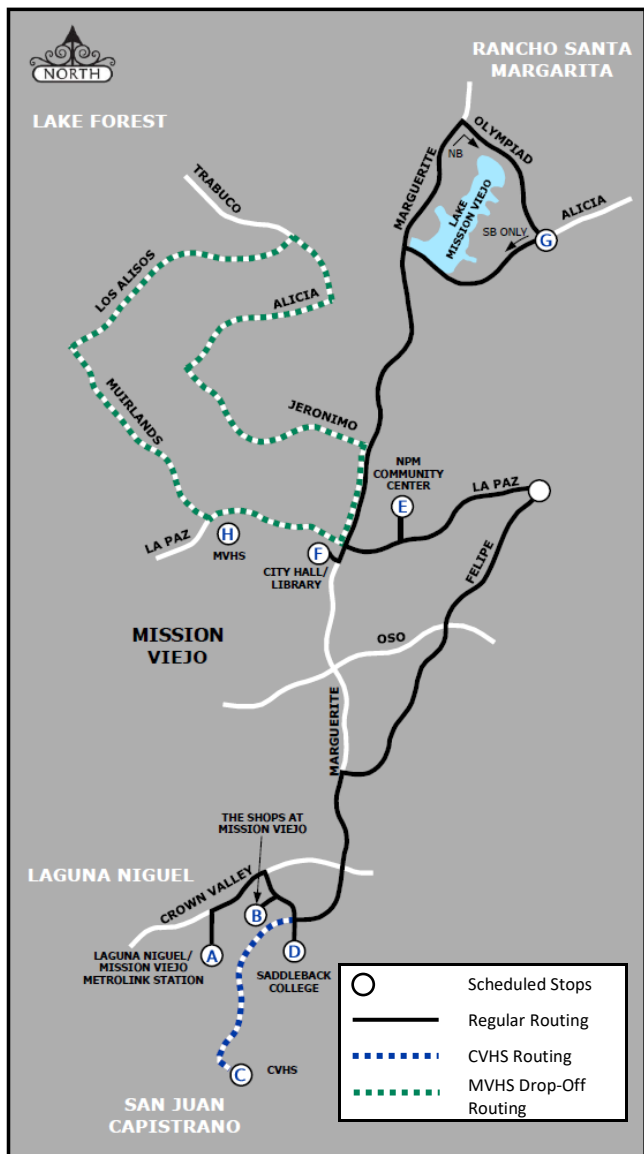

MISSION VIEJO SHUTTLE

The MV Shuttle operates Monday through Friday from August 15 to June 1 except on the following holidays:

- Labor Day
- Veterans Day
- Thanksgiving Day and Day After
- Christmas Day thru New Year's Day
- Martin Luther King Day
- Presidents' Day
- Memorial Day

Each schedule lists time points for key stops along the route, which are shown on the accompanying route map. Read the schedules from left to right. To ensure you arrive in time at a stop that is between the listed time points, use the time point before your stop.

NORTHBOUND

(A)	(B)	(C)	(D)	(E)	(F)	(G)
Laguna Niguel/ Mission Viejo Metrolink Station	The Shops at Mission Viejo	Capistrano Valley High School	Saddleback College	Felipe/La Paz	NP Murray Community Center	Mission Viejo Library
6:40 A			6:48 A	7:04 A	7:10 A	7:22 A
7:18 A			7:26 A	7:40 A	7:46 A	
		8:10 A*		8:29 A	8:35 A	
8:25 A			8:35 A	8:49 A	8:55 A	9:07 A
9:20 A	9:30 A		9:38 A	9:52 A	9:58 A	10:15 A
	10:10A		10:18 A	10:29 A	10:40 A	10:52 A
					2:00 P	2:12 P
	1:50 P		1:57 P	2:08 P	2:14 P	2:31 P
		3:20 P*		3:40 P	3:45 P#	
		3:25 P*	3:35P	3:44 P	3:50 P	4:02 P
					4:37 P	4:49 P
4:52 P	5:00 P		5:07 P	5:18 P	5:24 P	5:40 P
5:55 P	6:03 P		6:10 P	6:21 P	6:27 P	6:44 P
6:30 P	6:38 P		6:45 P	6:55 P	7:01 P	

* Stops only when Capistrano Valley High School is in session

The Shuttle will not stop at the NPM Community Center, but will unload passengers at the northwest corner of La Paz/Veterans Way.

SOUTHBOUND